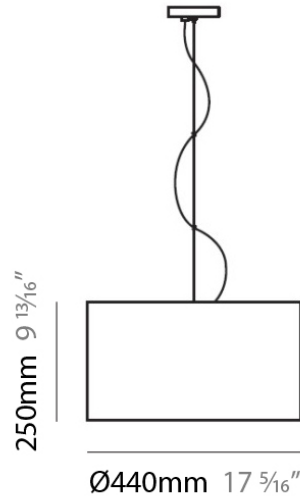

DEBUT SUSPENSION

D81116

GENERAL

Series: Debut

Brand: Panzeri

Division: Design

Mounting Type: Suspension

Mounting Location: Ceiling

Subcategory: Pendant

PHYSICAL

Shape: Drum

Diameter (mm): 440

Diameter (in): 17 1/2"

Height (mm): 250

Height (in): 10

Max. Overall Height (mm): 2250

Max. Overall Height (in): 88 9/16"

Light Distribution: Direct / Indirect

Weight (kg): 3.27

Weight (lbs): 7.2

Diffuser: Crocodile Red Recycled Leather

Fixture Finish: NIC

Fixture Material: Metal

ELECTRICAL

Number of Lamps: 1

Lamp Type: LED Retrofit

Lamp Shape: A19

Bulb Included: Bulb Not Included

Total Output Wattage (W): 15

Max. Wattage Per Lamp (W): 15

Lamp Base: E26

Input Voltage (V): 120

Upon Request: 277Vac / GU24

LED

OPTICAL

RATINGS AND CERTIFICATIONS

Certified By: CSA Certified to UL and CSA Standards

IP rating: IP20