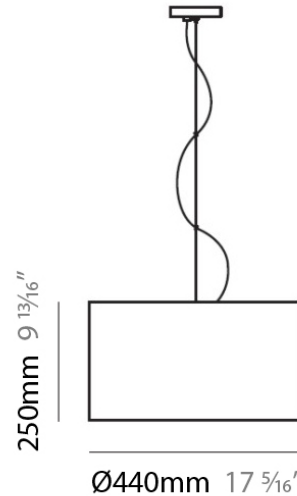

DEBUT SUSPENSION

D81118

GENERAL

Series: Debut
Brand: Panzeri
Division: Design
Mounting Type: Suspension
Mounting Location: Ceiling
Subcategory: Pendant

PHYSICAL

Shape: Drum
Diameter (mm): 440
Diameter (in): 17 1/2
Height (mm): 250
Height (in): 10
Max. Overall Height (mm): 2250
Max. Overall Height (in): 88 9/16
Light Distribution: Direct / Indirect
Weight (kg): 3.27
Weight (lbs): 7.2
Diffuser: Ostrich White Recycled Leather
Fixture Finish: NIC
Fixture Material: Metal

ELECTRICAL

Number of Lamps: 1
Lamp Type: LED Retrofit / CFL
Lamp Shape: A19
Bulb Included: Bulb Not Included
Total Output Wattage (W): 15 / 23
Max. Wattage Per Lamp (W): 15 / 23
Lamp Base: E26
Input Voltage (V): 120
Upon Request: 277Vac / GU24

LED

OPTICAL

RATINGS AND CERTIFICATIONS

Certified By: CSA Certified to UL and CSA Standards
IP rating: IP20

PROJECT	_____
TYPE	_____
NOTES	_____
QUANTITY	_____
DATE	_____