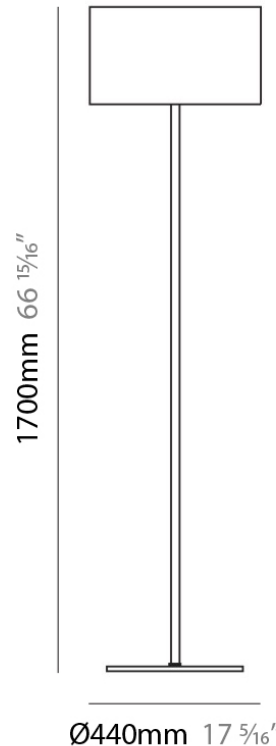

DEBUT PORTABLE

D84193

PROJECT _____

TYPE _____

NOTES _____

QUANTITY _____

DATE _____

GENERAL

Series: Debut
Brand: Panzeri
Division: Design
Mounting Type: Portable
Mounting Location: Floor
Subcategory: Floor

PHYSICAL

Shape: Cylinder
Diameter (mm): 440
Diameter (in): 17 1/2
Height (mm): 1710
Height (in): 67
Light Distribution: Direct / Indirect
Weight (kg): 0.5
Weight (lbs): 1
Diffuser: Crocodile White Recycled Leather
Fixture Finish: NIC
Fixture Material: Metal

ELECTRICAL

Number of Lamps: 1
Lamp Type: LED Retrofit
Lamp Shape: A19
Bulb Included: Bulb Not Included
Total Output Wattage (W): 18
Max. Wattage Per Lamp (W): 18
Lamp Base: E26
Input Voltage (V): 120

LED

OPTICAL

RATINGS AND CERTIFICATIONS

Certified By: CSA Certified to UL and CSA Standards
IP rating: IP20